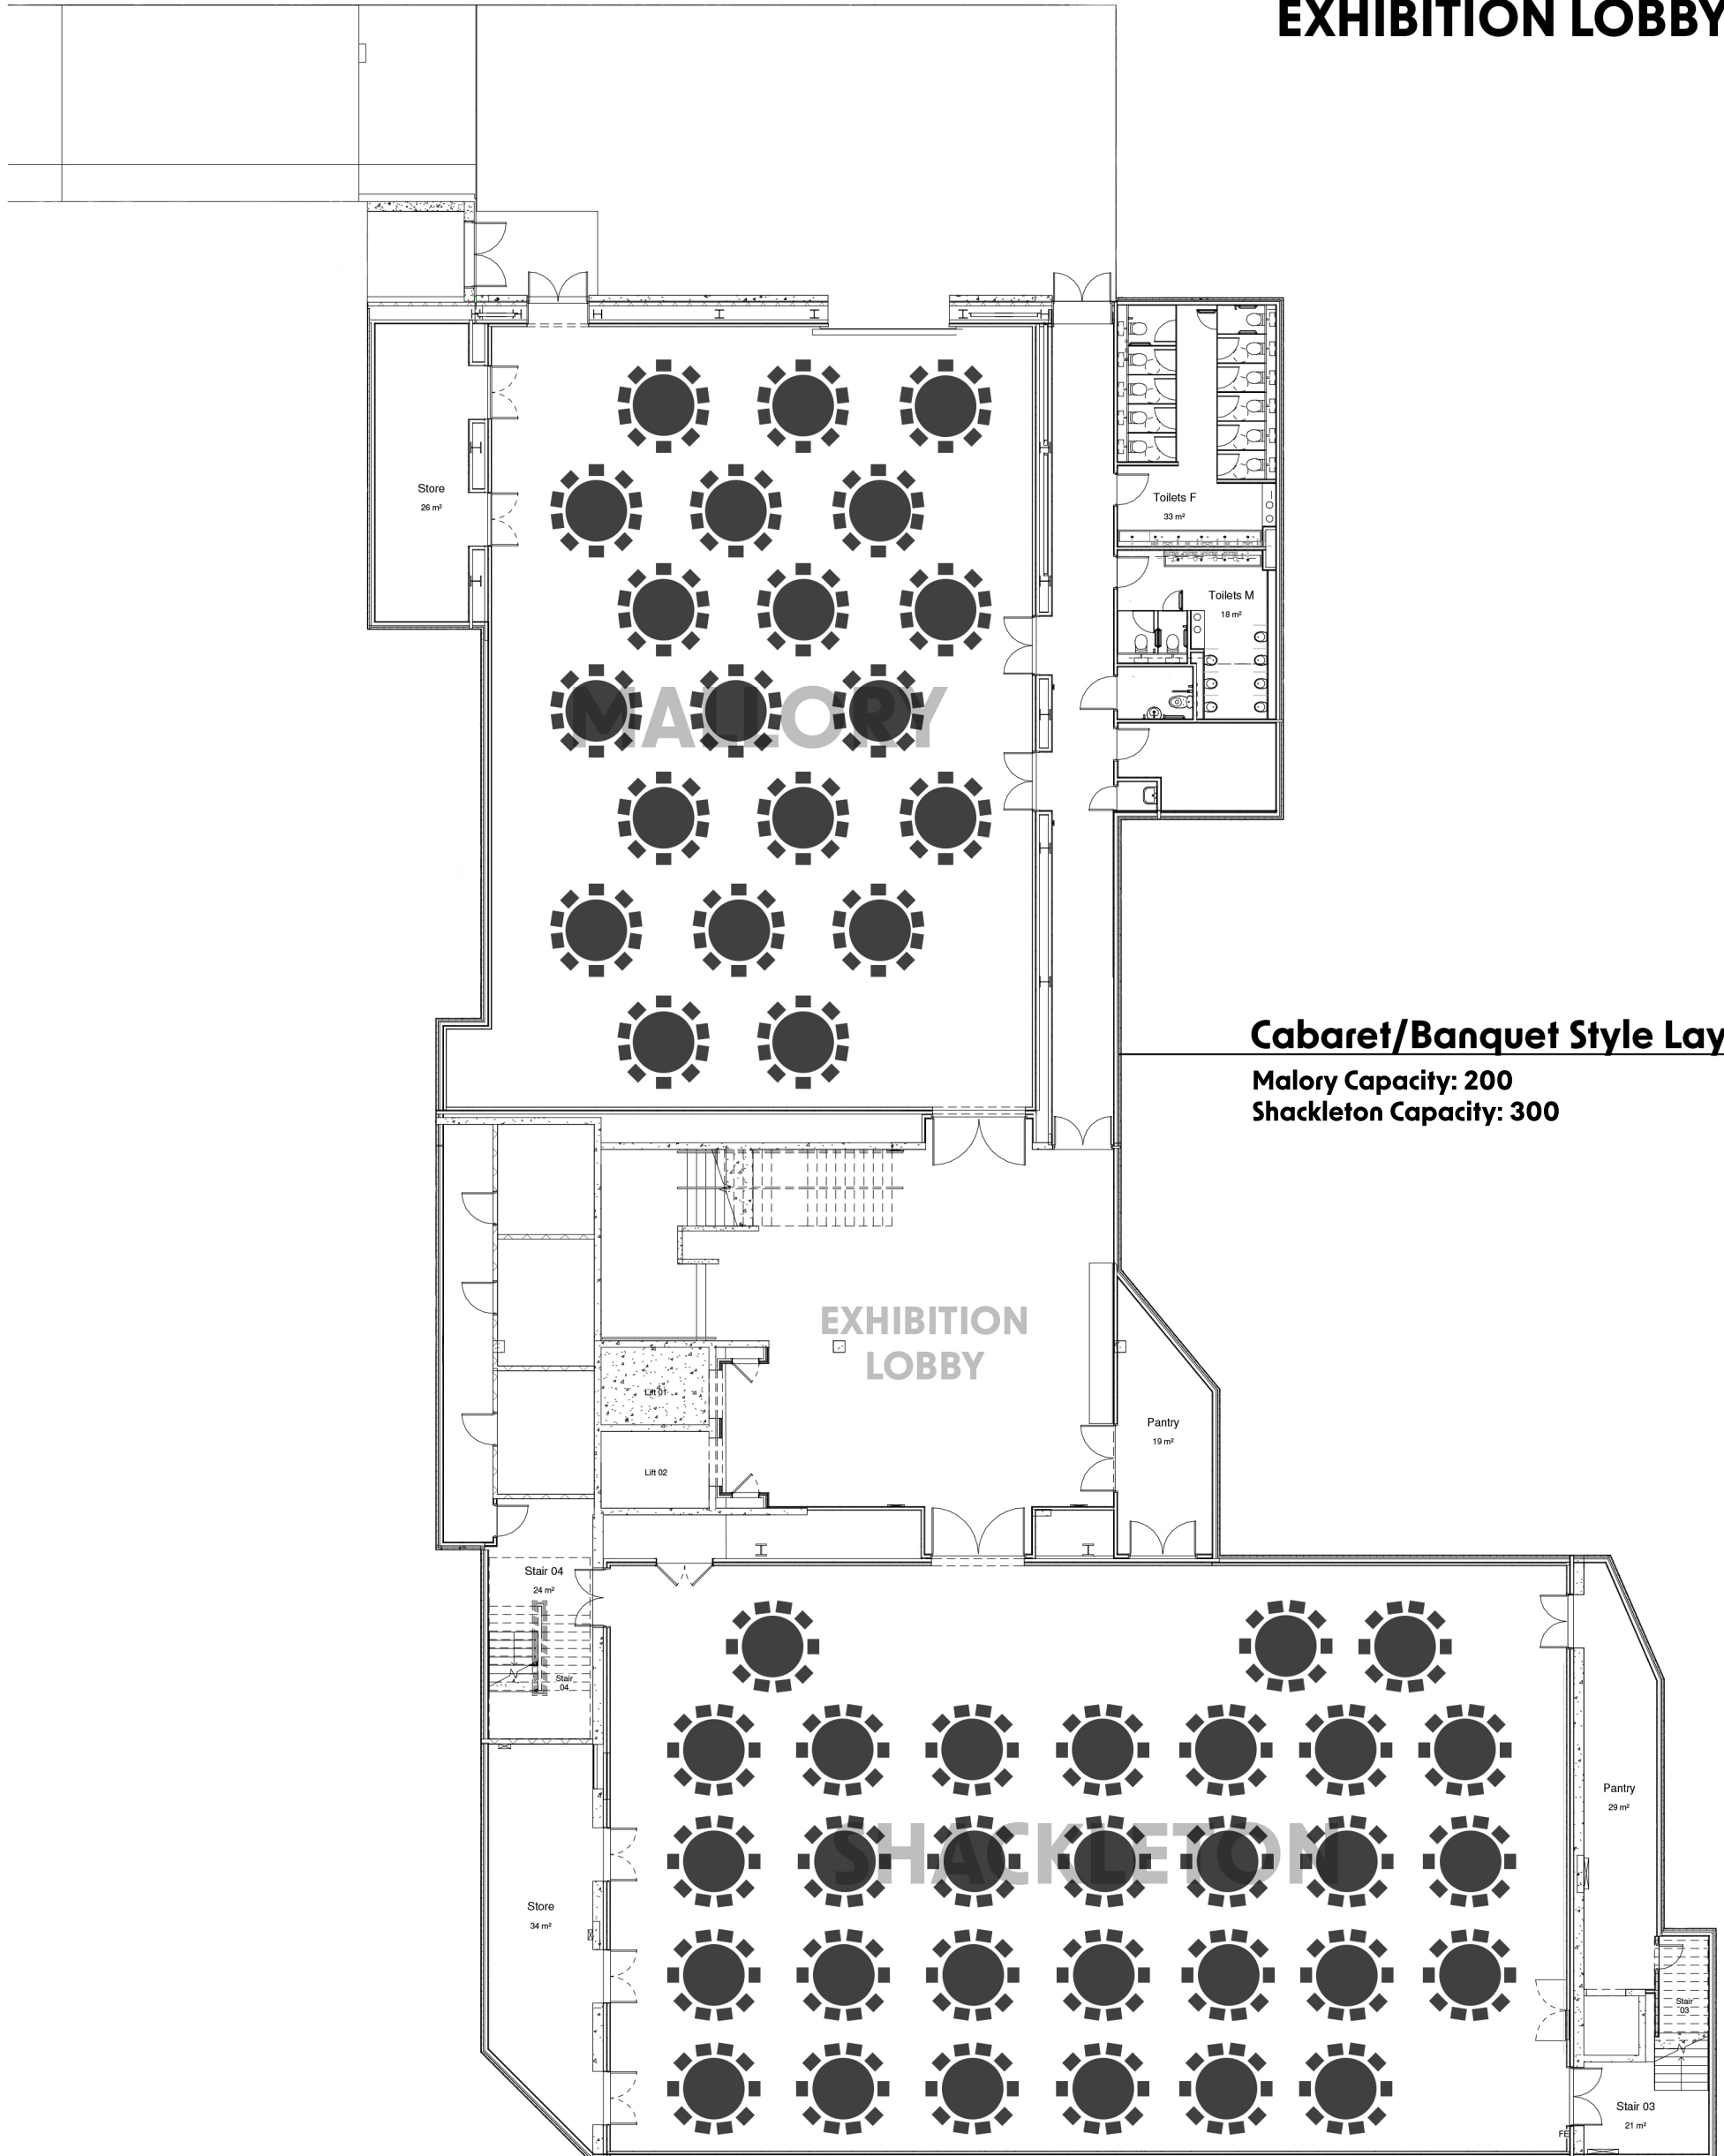

MALLORY, SHACKLETON & EXHIBITION LOBBY

Cabaret/Banquet Style Layout

Malory Capacity: 200
Shackleton Capacity: 300

Devonshire Quarter
Welcome Building

Devonshire Quarter
Welcome Building

CONFERENCE
EASTBOURNE